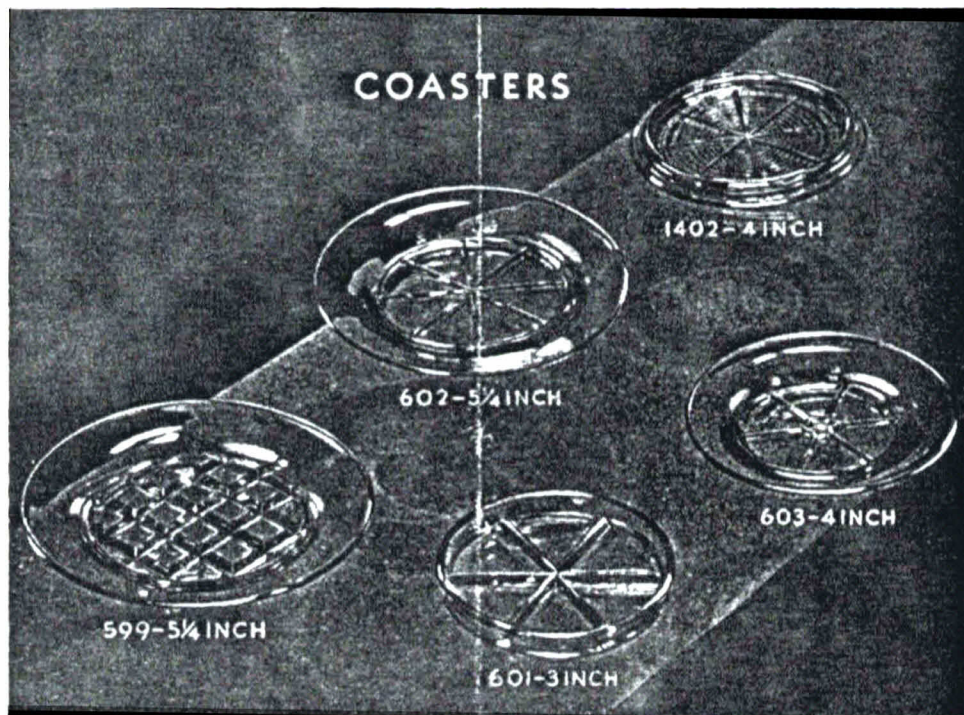

Glass Coasters

So indispensable for use with Tumblers, Goblets, Steins, etc., for the dainty serving of beverages, during these hot summer days. Cold liquids will "sweat." Coasters will afford the needed protection for your linen and furniture. Always be prepared by having a plentiful supply of these useful little Coaster plates, designed so that your glasses will not stick to them. They may be obtained in a great variety of colors to match your service. Well finished and serviceable. A full list of prices and colors is shown on the reverse side of this page.

Further information and samples will be furnished by

The Cambridge Glass Company
Cambridge, Ohio